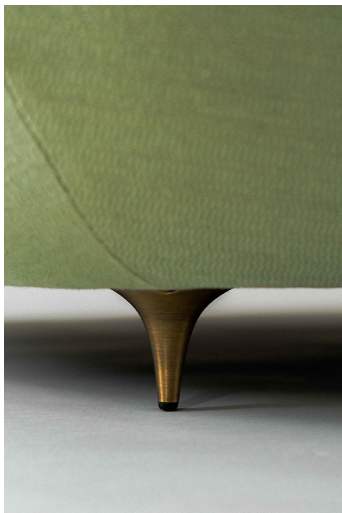

DEMUIRO DAS

Antwerp Lounge

Natural Solid Walnut Base

Antique Cast Bronze Legs

Antique Cast Bronze Legs

Antique Cast Bronze Legs

Natural Solid Walnut Base

DEMUREO DAS

All our upholstered furniture uses CMHR Crib-5 compliant foam.
Feather/Down wrap cushions available at an additional charge.

Antwerp Lounge Fixed Base

975mm [38.39"] (W) × 940mm [37.01"] (D) × 840mm [33.07"] (H) XXXmm [XX.XX"] Seat Height

LEG FINISHES

CAT01	Antique Cast Bronze
CAT01	Blackened Cast Brass
CAT01	Satin Cast Bronze
CAT01	Satin Cast Nickel Silver
CAT01	Mirror Cast Nickel Silver

Requires 6 Meters/ 7 Yards of 54" width fabric in solid color.
Contact us for quantity in patterned fabric.

COM memos must be reviewed and fabric quantities/application confirmed by us prior to ordering.

Antwerp Lounge Swivel Base

975mm [38.39"] (W) × 940mm [37.01"] (D) × 840mm [33.07"] (H) XXXmm [XX.XX"] Seat Height